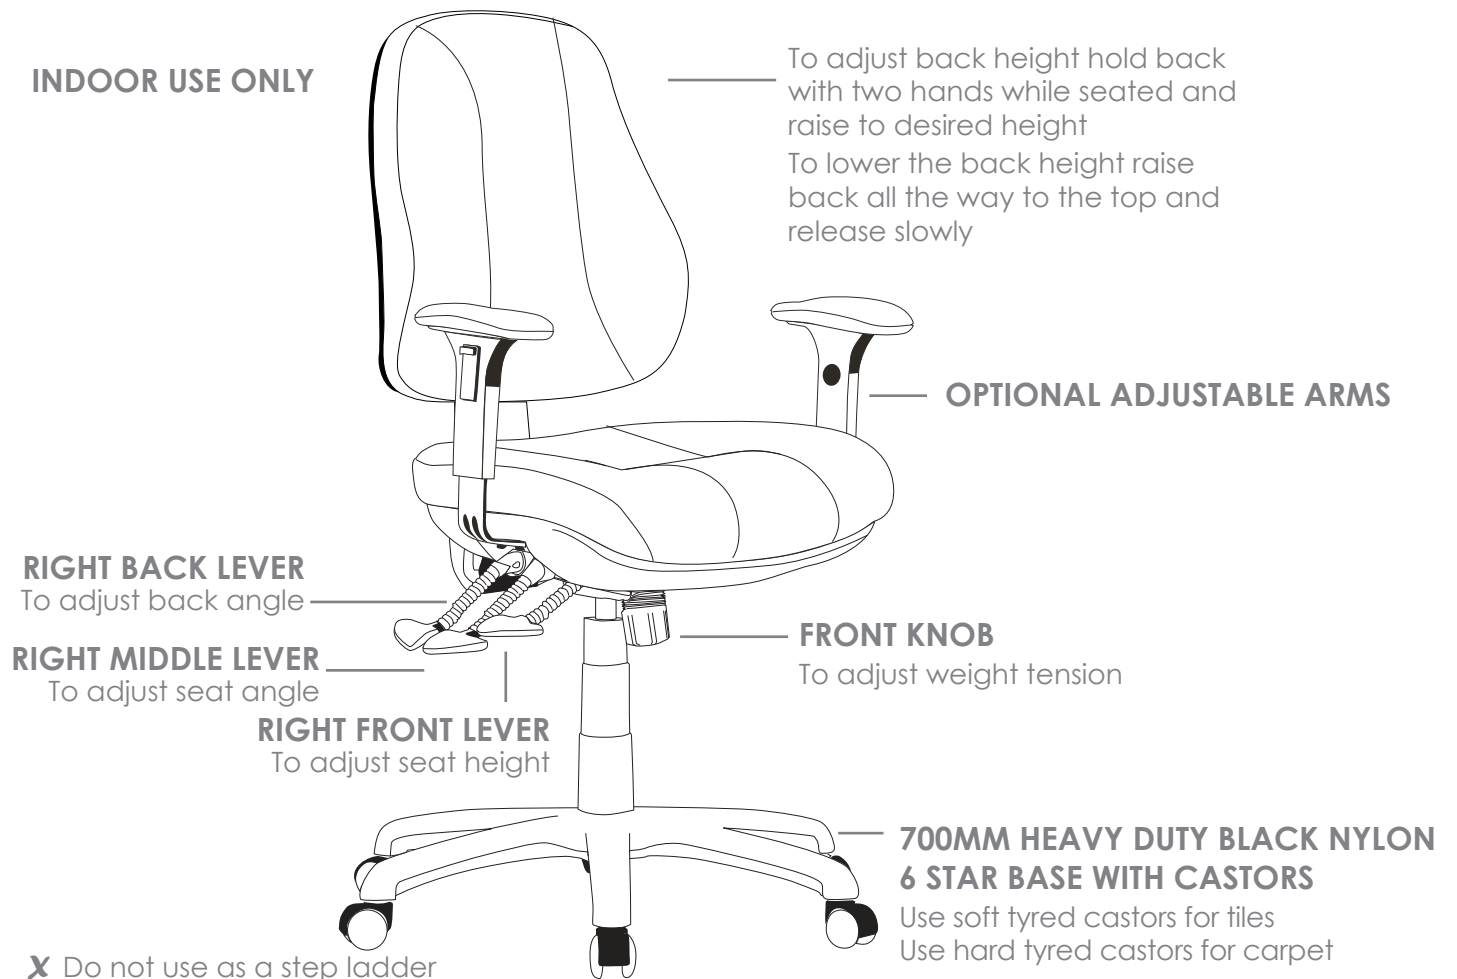

R1 TASK SEATING

MOLTA

FEATURES

- » Adjustable seat height
- » Adjustable back height (ratchet)
- » Adjustable back and seat angle
- » Adjustable weight tension
- » Optional adjustable arms
- » Moulded seat and back foam
- » Mega big boy seat
- » Not available with drafting and seat slider
- » 3 lever ergonomic heavy duty mechanism
- » 700mm heavy duty black 6 star nylon base
- » Available in local fabrics
- » Suitable for indoor use only
- » 5 year warranty
- » Weight limit is 150kg

INDOOR USE ONLY

MOLTA