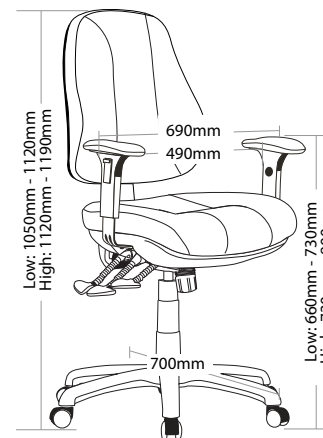

R1 TASK SEATING

MOLTA

FEATURES

- » Adjustable seat height
- » Adjustable back height (ratchet)
- » Adjustable back and seat angle
- » Adjustable weight tension
- » Optional adjustable arms
- » Moulded seat and back foam
- » Mega big boy seat
- » Not available with drafting and seat slider
- » 3 lever ergonomic heavy duty mechanism
- » 700mm heavy duty black 6 star nylon base
- » Available in local fabrics
- » Suitable for indoor use only
- » 5 year warranty
- » Weight limit is 150kg

INDOOR USE ONLY

MOLTA-C